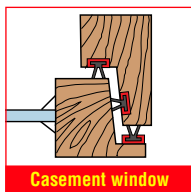

ORDERING REFERENCES :

- ES/AH Aluminium rebated holder (self-colour)
- ES/PH Plastic rebated holder (black, brown, cream, grey, red, or white)
- /A Add suffix /A and size for angled rubber seal
- /B Add suffix /B and size and colour for brush seal
- /S Add suffix /S and size for straight rubber seal
- /T Add suffix /T and size for tubular rubber seal
- /V Add suffix /V and size for V-shaped rubber seal

If plastic, state holder colour. If using brush seal, state its colour

Ordering example:

Envirograf® Seals Plastic Holder (black) with Brush seal 5mm (grey) – ES/PH(black)/B5(grey)

	Holder	Seal A	Seal B	Seal S	Seal T	Seal V
Seal Size		6/9mm	3/5/7/10mm	5/7/9mm	6/9mm	6mm
Use For:		Single-action Doors and Casement Windows	Doors and Windows	Single/Double Doors with Double Threshold	Acoustic Cushioning	Single-action Doors closing on Door Stop

Important: 1-1½mm of the brush or rubber seal is held within the holder. Brush with fin is always ½mm higher than regular brush. Make allowance for this when specifying.

Also used for sliding doors and sliding windows

Fitting requirements for ES/AH or ES/PH

Single Double