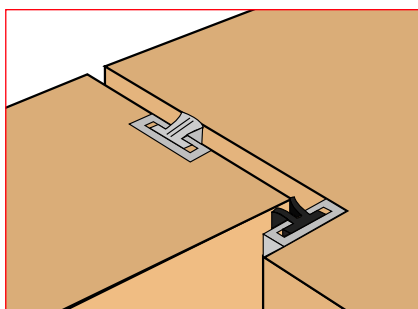

### DESCRIPTION

A 3mm deep x 10mm wide x 2100mm long aluminium or plastic holder (black, brown, cream, grey, red, or white plastic) containing a brush seal in various sizes and colours or a black rubber seal in various sizes and patterns. The holder has a self-adhesive backing for ease of fitting.

### USE

The seal holder is rebated into wooden doors or windows and adhered to the surface of metal windows using the self-adhesive backing on the base of the holder. It can be fitted to single or double doors, folding doors, sash windows, etc. See data sheet for details.