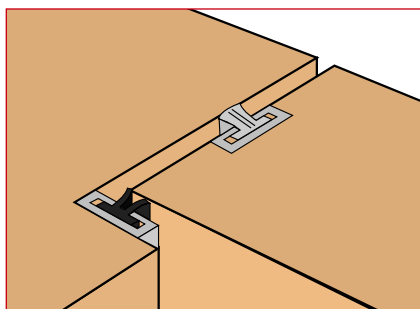

ENVIROGRAF® PRODUCT GROUP 73

REBATED ACOUSTIC, DRAUGHT, SMOKE, AND WEATHER SEALS

DESCRIPTION

A 3mm deep x 10mm wide x 2100mm long aluminium or plastic holder (black, brown, cream, grey, red, or white plastic) containing a brush seal in various sizes and colours or a black rubber seal in various sizes and patterns. The holder has a self-adhesive backing for ease of fitting.

USE

The seal holder is rebated into wooden doors or windows and adhered to the surface of metal windows using the self-adhesive backing on the base of the holder. It can be fitted to single or double doors, folding doors, sash windows, etc. See data sheet for details.

ORDERING REFERENCES :

- ES/AH** Aluminium rebated holder (self-colour)
- ES/PH** Plastic rebated holder (black, brown, cream, grey, red, or white)
- /A** Add suffix /A and size for angled rubber seal
- /B** Add suffix /B and size and colour for brush seal
- /S** Add suffix /S and size for straight rubber seal
- /T** Add suffix /T and size for tubular rubber seal
- /V** Add suffix /V and size for V-shaped rubber seal

Important: 1-1½mm of the brush or rubber seal is held within the holder. Brush with fin is always ½mm higher than regular brush. Make allowance for this when specifying.

Also used for sliding doors and sliding windows