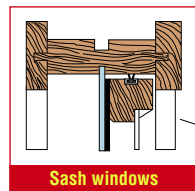

Ordering example:

Envirograf® Seals Plastic Holder (black) with Brush seal 5mm (grey) – ES/PH(black)/B5(grey)

	Holder	Seal A	Seal B	Seal S	Seal T	Seal V
Seal Size		6/9mm	3/5/7/10mm	5/7/9mm	6/9mm	6mm
Use For:		Single-action Doors and Casement Windows	Doors and Windows	Single/Double Doors with Double Threshold	Acoustic Cushioning	Single-action Doors closing on Door Stop

Important: 1-1½mm of the brush or rubber seal is held within the holder. Brush with fin is always ½mm higher than regular brush. Make allowance for this when specifying.