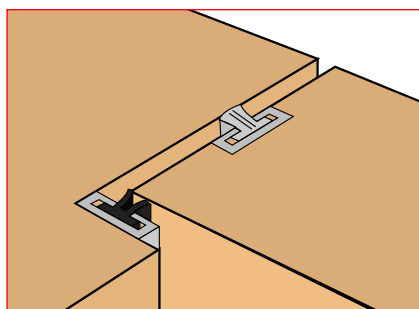

### DESCRIPTION

A 3mm deep x 10mm wide x 2100mm long aluminium or plastic holder (black, brown, cream, grey, red, or white plastic) containing a brush seal in various sizes and colours or a black rubber seal in various sizes and patterns. The holder has a self-adhesive backing for ease of fitting.

### USE

The seal holder is rebated into wooden doors or windows and adhered to the surface of metal windows using the self-adhesive backing on the base of the holder. It can be fitted to single or double doors, folding doors, sash windows, etc. See data sheet for details.